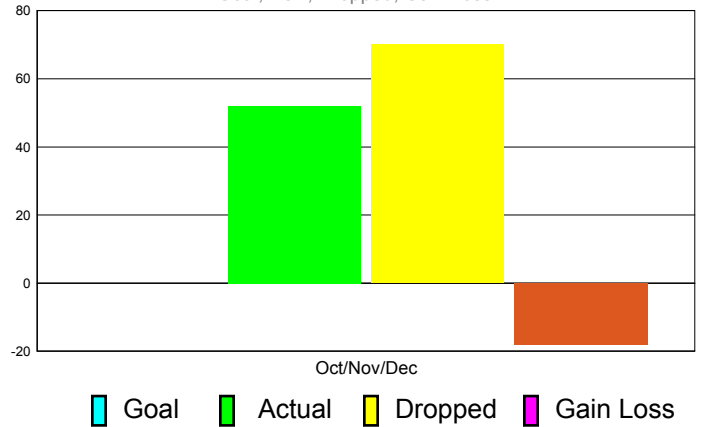

Membership Results 2011-2012

Goal, New, Dropped, Gain/Loss