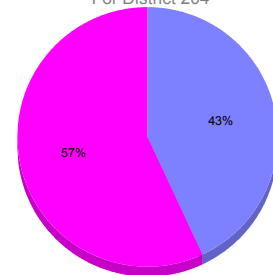

Goal, New, Dropped, Gain/Loss

Comparison of Membership Gain/Loss

Current Year Compared to the Previous Year

Gender Comparison 2010-2011

For District 204

Oct/Nov/Dec

■ Male ■ Female